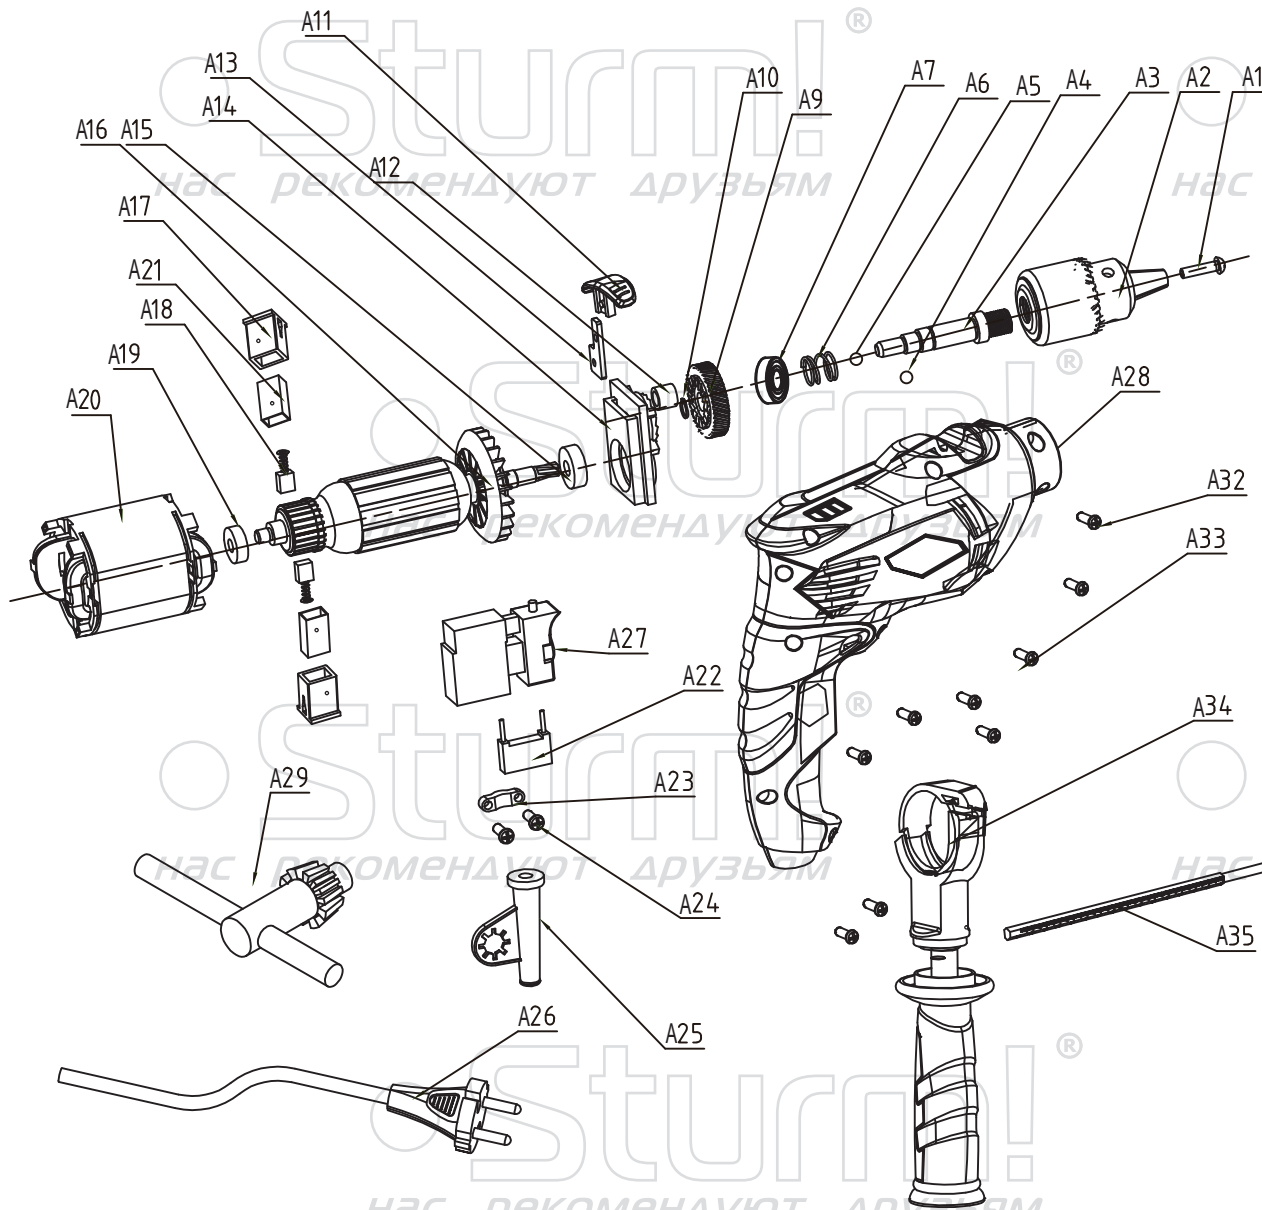

# ID2154

NO.	DESCRIPTION
A1.	CHUCK SCREW
A2.	CHUCK
A3.	SPINDLE
A4.	STEEL BALL
A5.	STEEL BALL
A6.	SPRING
A7.	BALL BEARING 6001Z
A9.	BIG GEAR
A10.	STEEL RING
A11.	FUNCTION CHANGE BUTTON
A12.	STEEL BUSH
A13.	FUNCTION CHANGE PLATE
A14.	CENTRE SUPPORT
A15.	BEARING 608Z
A16.	ROTOR
A17.	CARBON BRUSH HOLDER
A18.	CARBON BRUSH
A19.	BEARING 626Z
A20.	STATOR
A21.	COPPER CARBON BRUSH HOLDER
A22.	CAPACITOR
A23.	CABLE CLAMP
A24.	SCREW
A25.	CABLE SLEEVE
A26.	CABLE & PLUG
A27.	SWITCH
A28.	HOUSING
A29.	KEY
A32.	SCREW
A33.	SCREW
A34.	HANDLE
A35.	DEPTH RULER